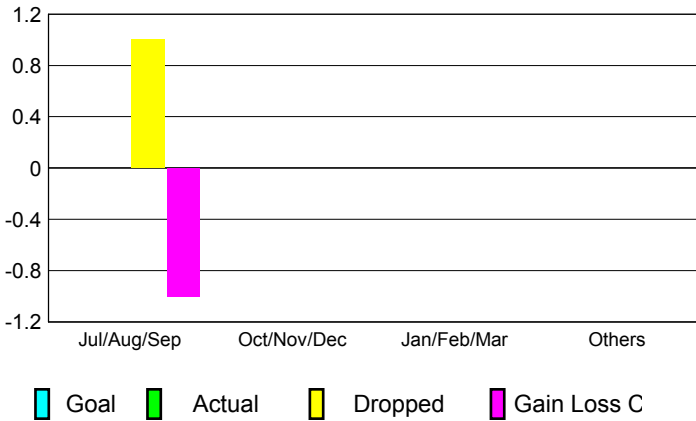

GMT: **Kenneth Schwols**

Location: **COLORADO**

GMT CA: **1**

CLUBS

Month	New Club Goal	Actual New Clubs	Actual Dropped Clubs	Gain/Loss of Clubs
2012-2013				
Jul/Aug/Sep		0	1	-1
Oct/Nov/Dec		0	0	0
Jan/Feb/Mar		0	0	0
Apr/May/June		0	0	0
Totals		0	1	-1

Club Results 2012-2013
Goal, New, Dropped, Gain/Loss

MEMBERSHIP

Month	Net Memb Goal	Actual New Memb	Actual Dropped Memb	Gain/Loss of Memb
2012-2013				
Jul/Aug/Sep		31	29	2
Oct/Nov/Dec		26	21	5
Jan/Feb/Mar		23	26	-3
Apr/May/June		24	39	-15
Totals		104	115	-11