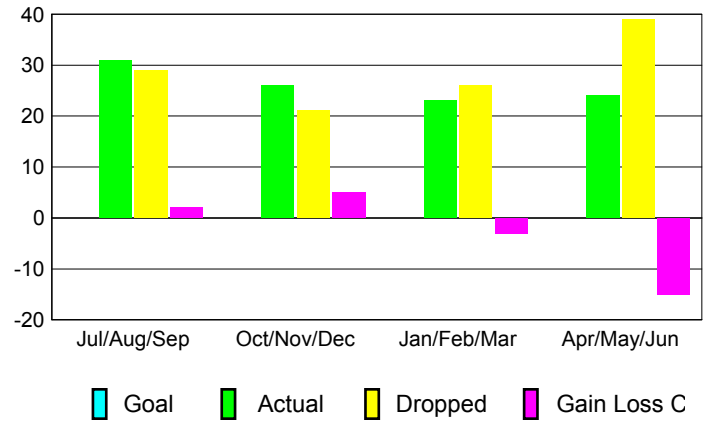

Membership Results 2012-2013
Goal, New, Dropped, Gain/Loss